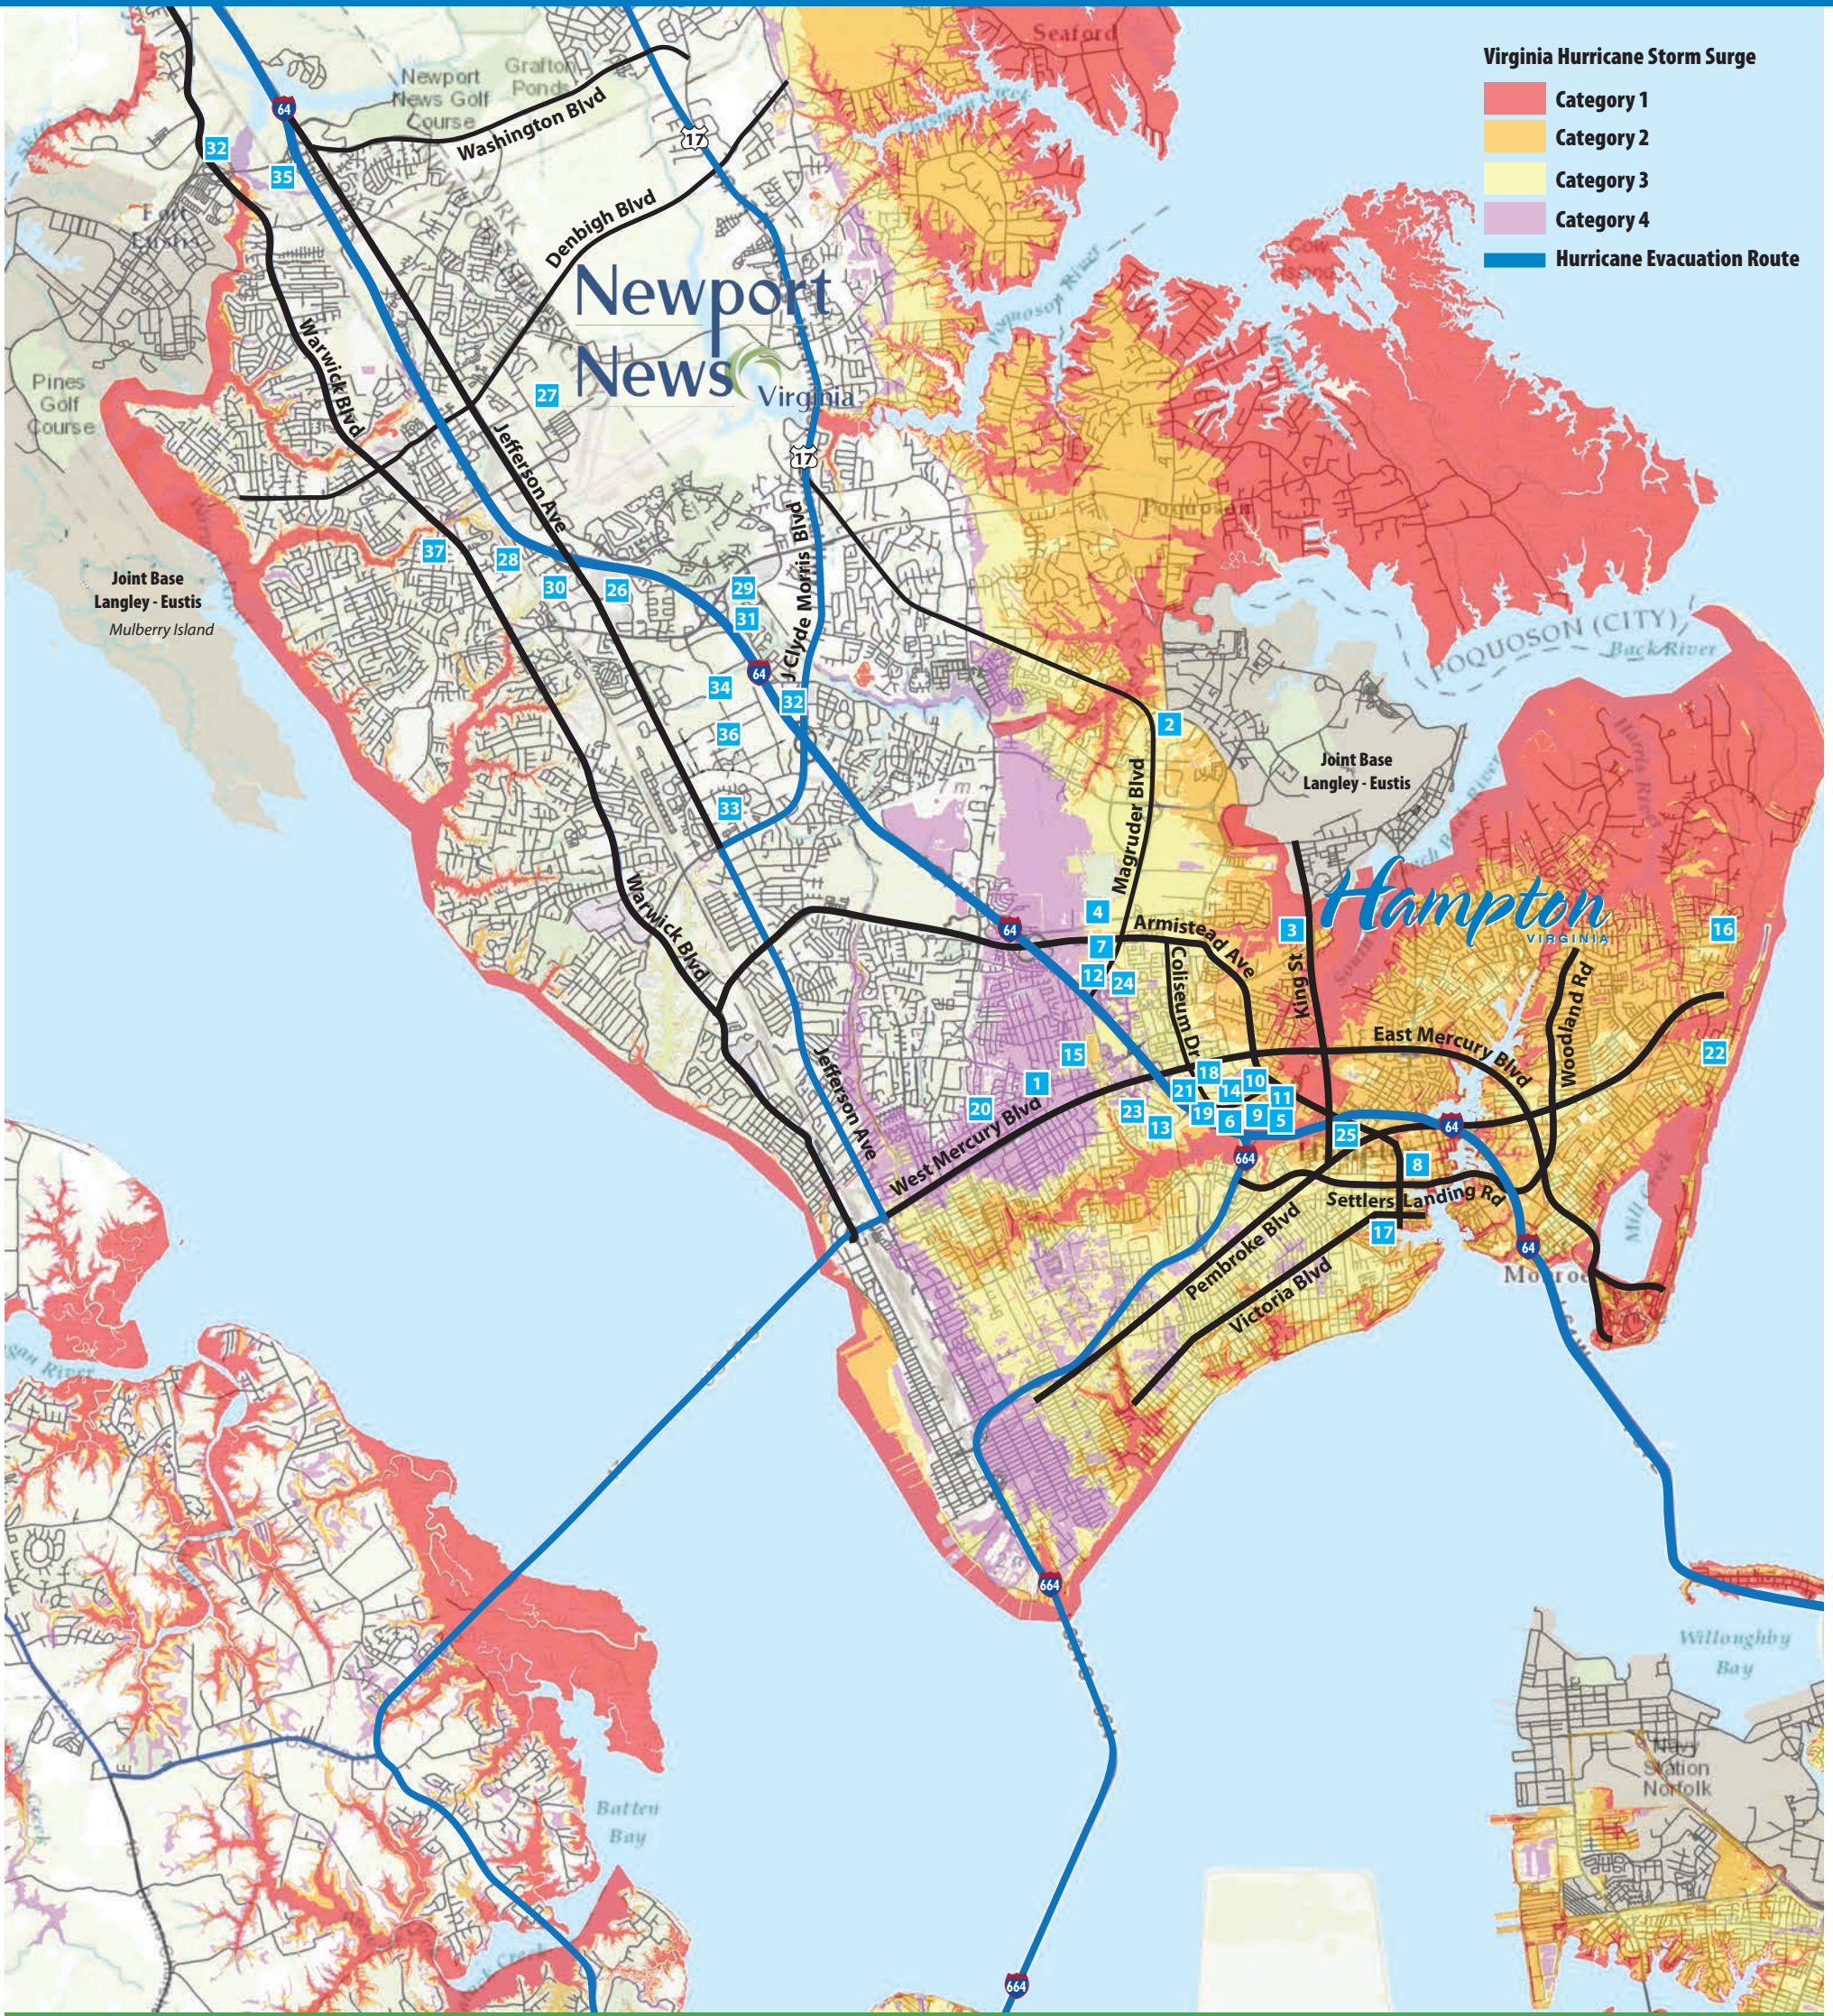

Evacuation/Flood Map

Hampton

1. Ambassador Inn
2. Arrow Inn 
3. Belmont Inn
4. Candlewood Suites 
5. Best Western
6. Courtyard by Marriott
7. Country Inn & Suites
8. Crowne Plaza Marina Hotel
9. Days Inn Hampton
10. Embassy Suites
11. Extended Stay America 
12. Hampton Inn

13. Hilton Garden Inn
14. Holiday Inn Express
15. InTown Suites
16. Lady Neptune Bed & Breakfast
17. Magnolia House Bed & Breakfast
18. Quality Inn & Suites
19. Red Roof Inn 
20. Relax Inn
21. Rodeway Inn & Suites
22. Sans Souci Motel
23. Springhill Suites
24. Suburban Extended Stay 
25. Super 8 Motel